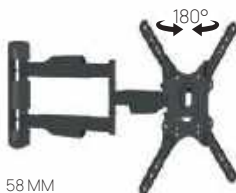

VESA 100x100 | 200x200 | 300x200 | 300x300 | 400x200 | 400x300 | 400x400

FULL MOTION SINGLE 3
WME102

- Kantelbaar - 8° / +5°
- Achteraf waterpas te stellen

VESA 100x100 | 200x200 | 300x200 | 300x300 | 400x200 | 400x300 | 400x400

FULL MOTION SINGLE 3 XL
WME102L

- Kantelbaar - 8° / +5°
- Achteraf waterpas te stellen

VESA 100x100 | 200x200 | 300x200 | 300x300 | 400x200 | 400x300 | 400x400

FULL MOTION

FULL MOTION MOUNT
WME105

- Kantelbaar - 8° / +5°
- Achteraf waterpas te stellen