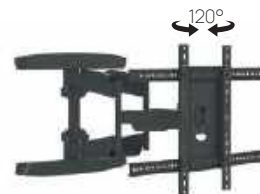

FULL MOTION SINGLE 3 XL
WME102L

- Kantelbaar - 8° / +5°
- Achteraf waterpas te stellen

VESA 100x100 | 200x200 | 300x200 | 300x300 | 400x200 | 400x300 | 400x400

FULL MOTION

FULL MOTION MOUNT
WME105

- Kantelbaar - 8° / +5°
- Achteraf waterpas te stellen